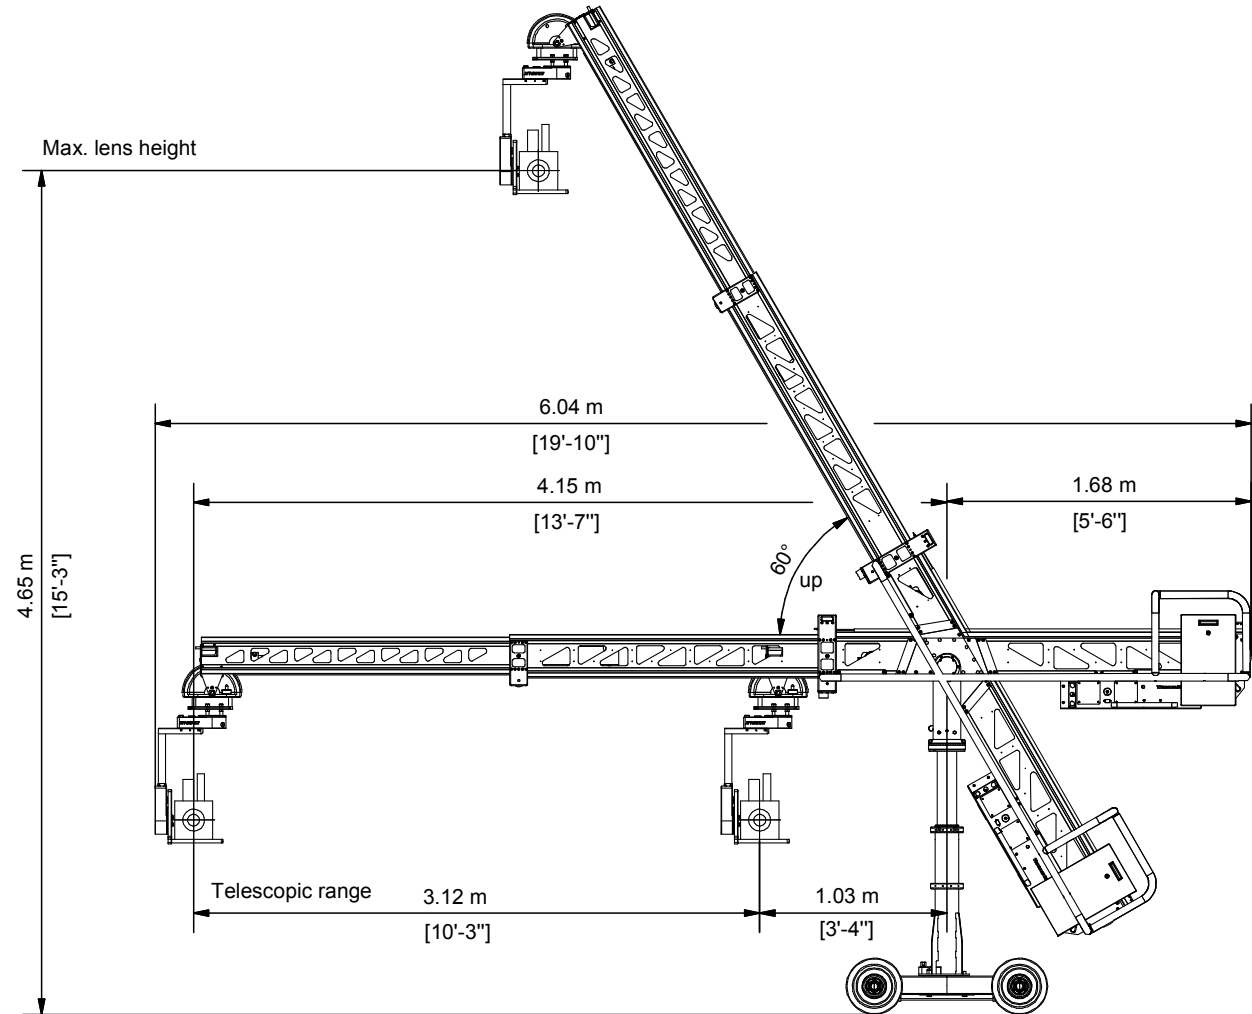

# TECHNO15

Max. lens height:	4,6 m / 15 ft.
Max. telescopic extent:	3,1 m / 10 ft.
Max. camera weight:	35 kg / 80 lb
Total weight:	523 kg / 1153 lb
Max. speed	0,75 m/s

# TECHNO 15