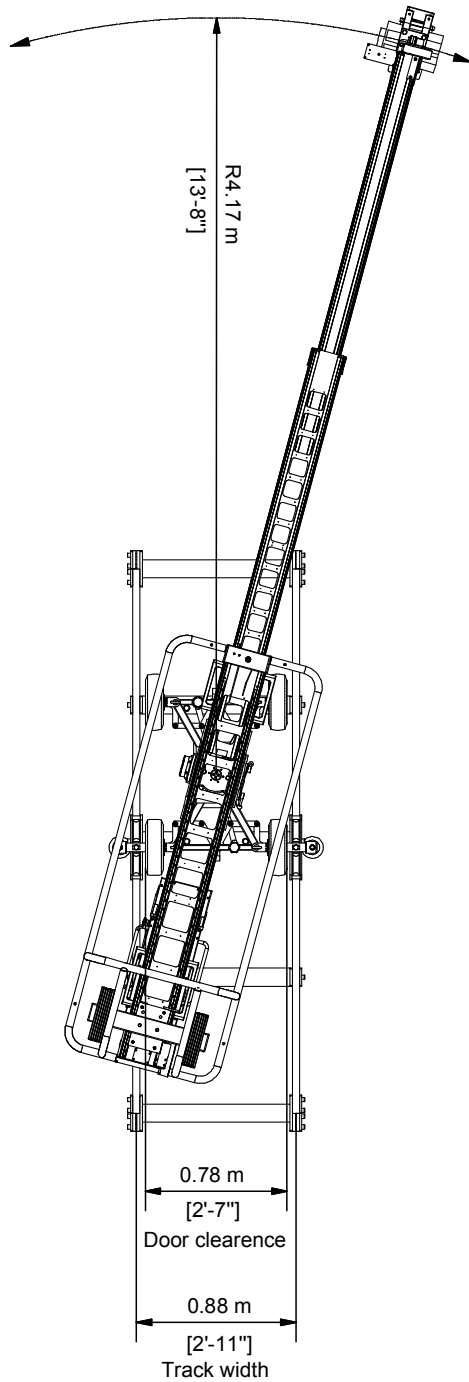

# TECHNO15

Max. lens height:	4,6 m / 15 ft.
Max. telescopic extent:	3,1 m / 10 ft.
Max. camera weight:	35 kg / 80 lb
Total weight:	523 kg / 1153 lb
Max. speed	0,75 m/s

# TECHNO 15